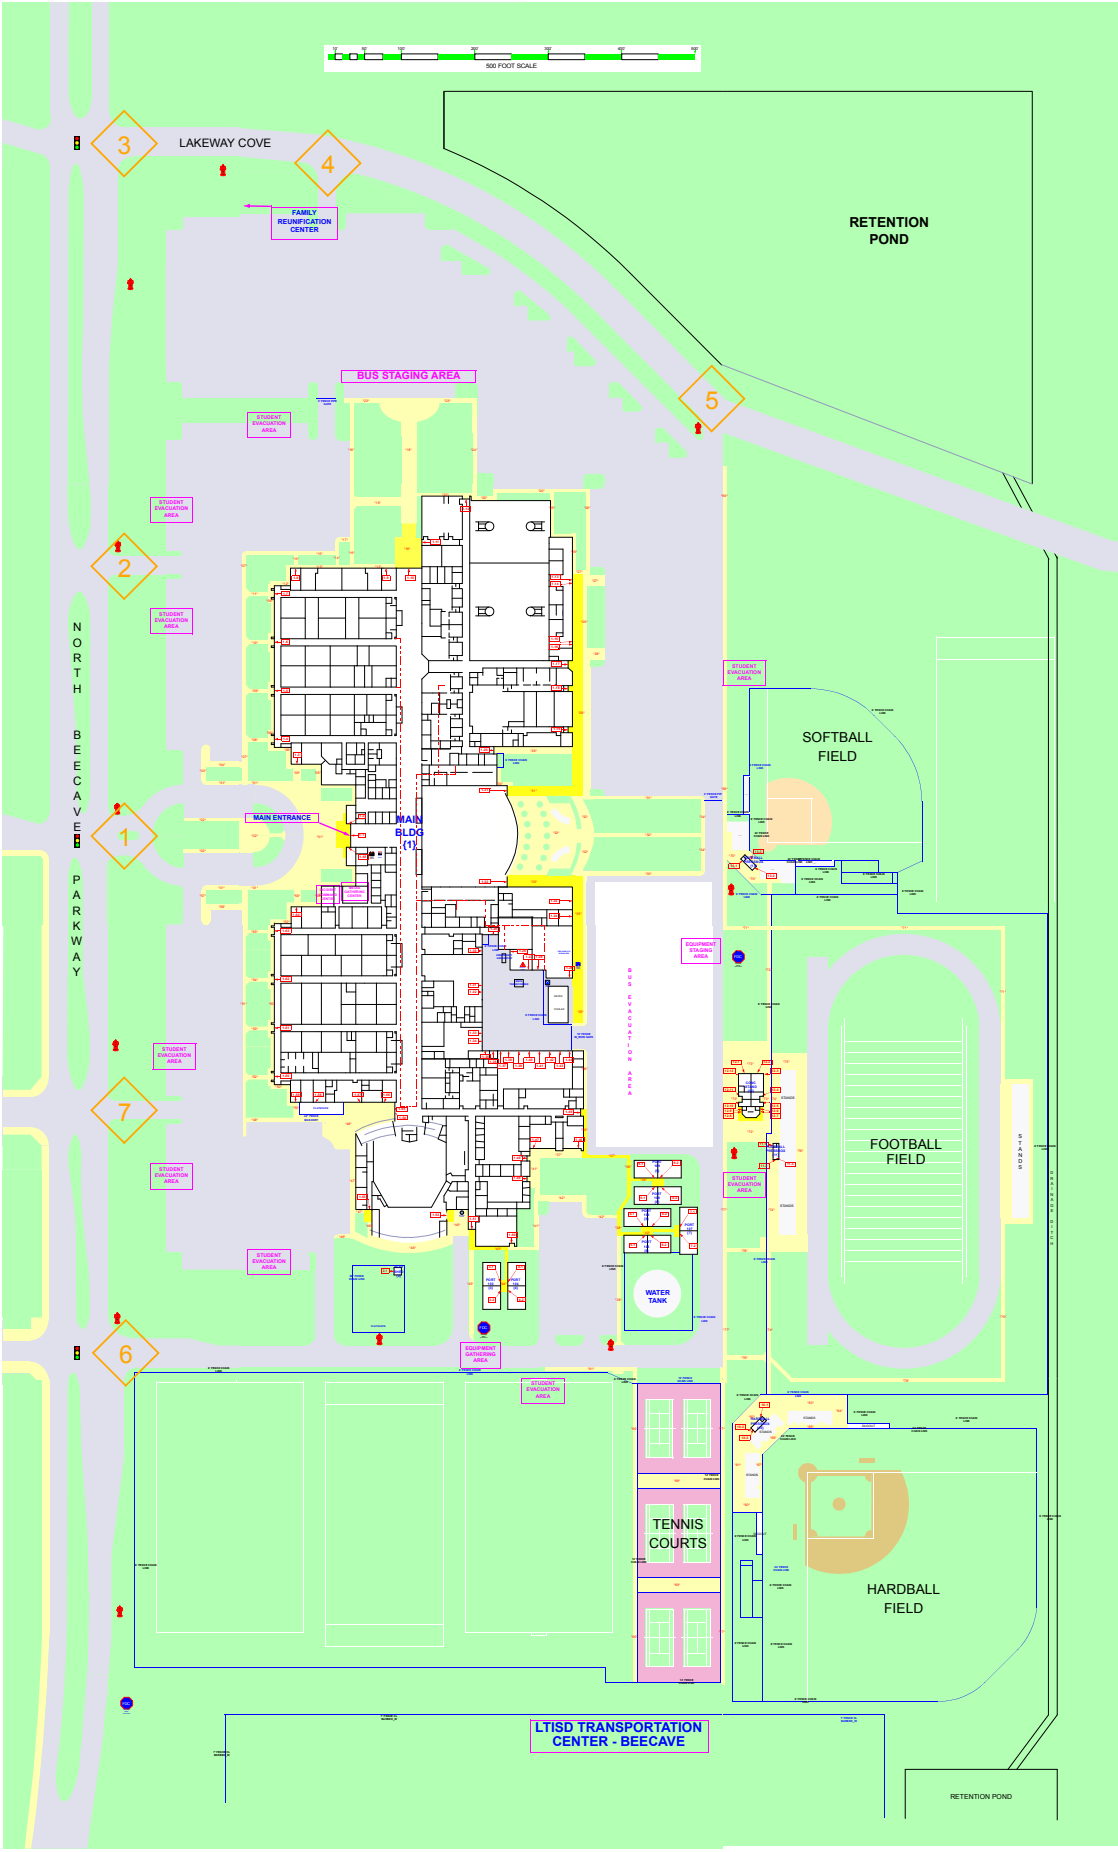

Your Town High School  
 1900 N. Beecave Parkway  
 Your Town 75555  
 512-261-1000

Icon Legend

Gas pipelines Legend

Click here for detailed print modules

Click here for simple print modules